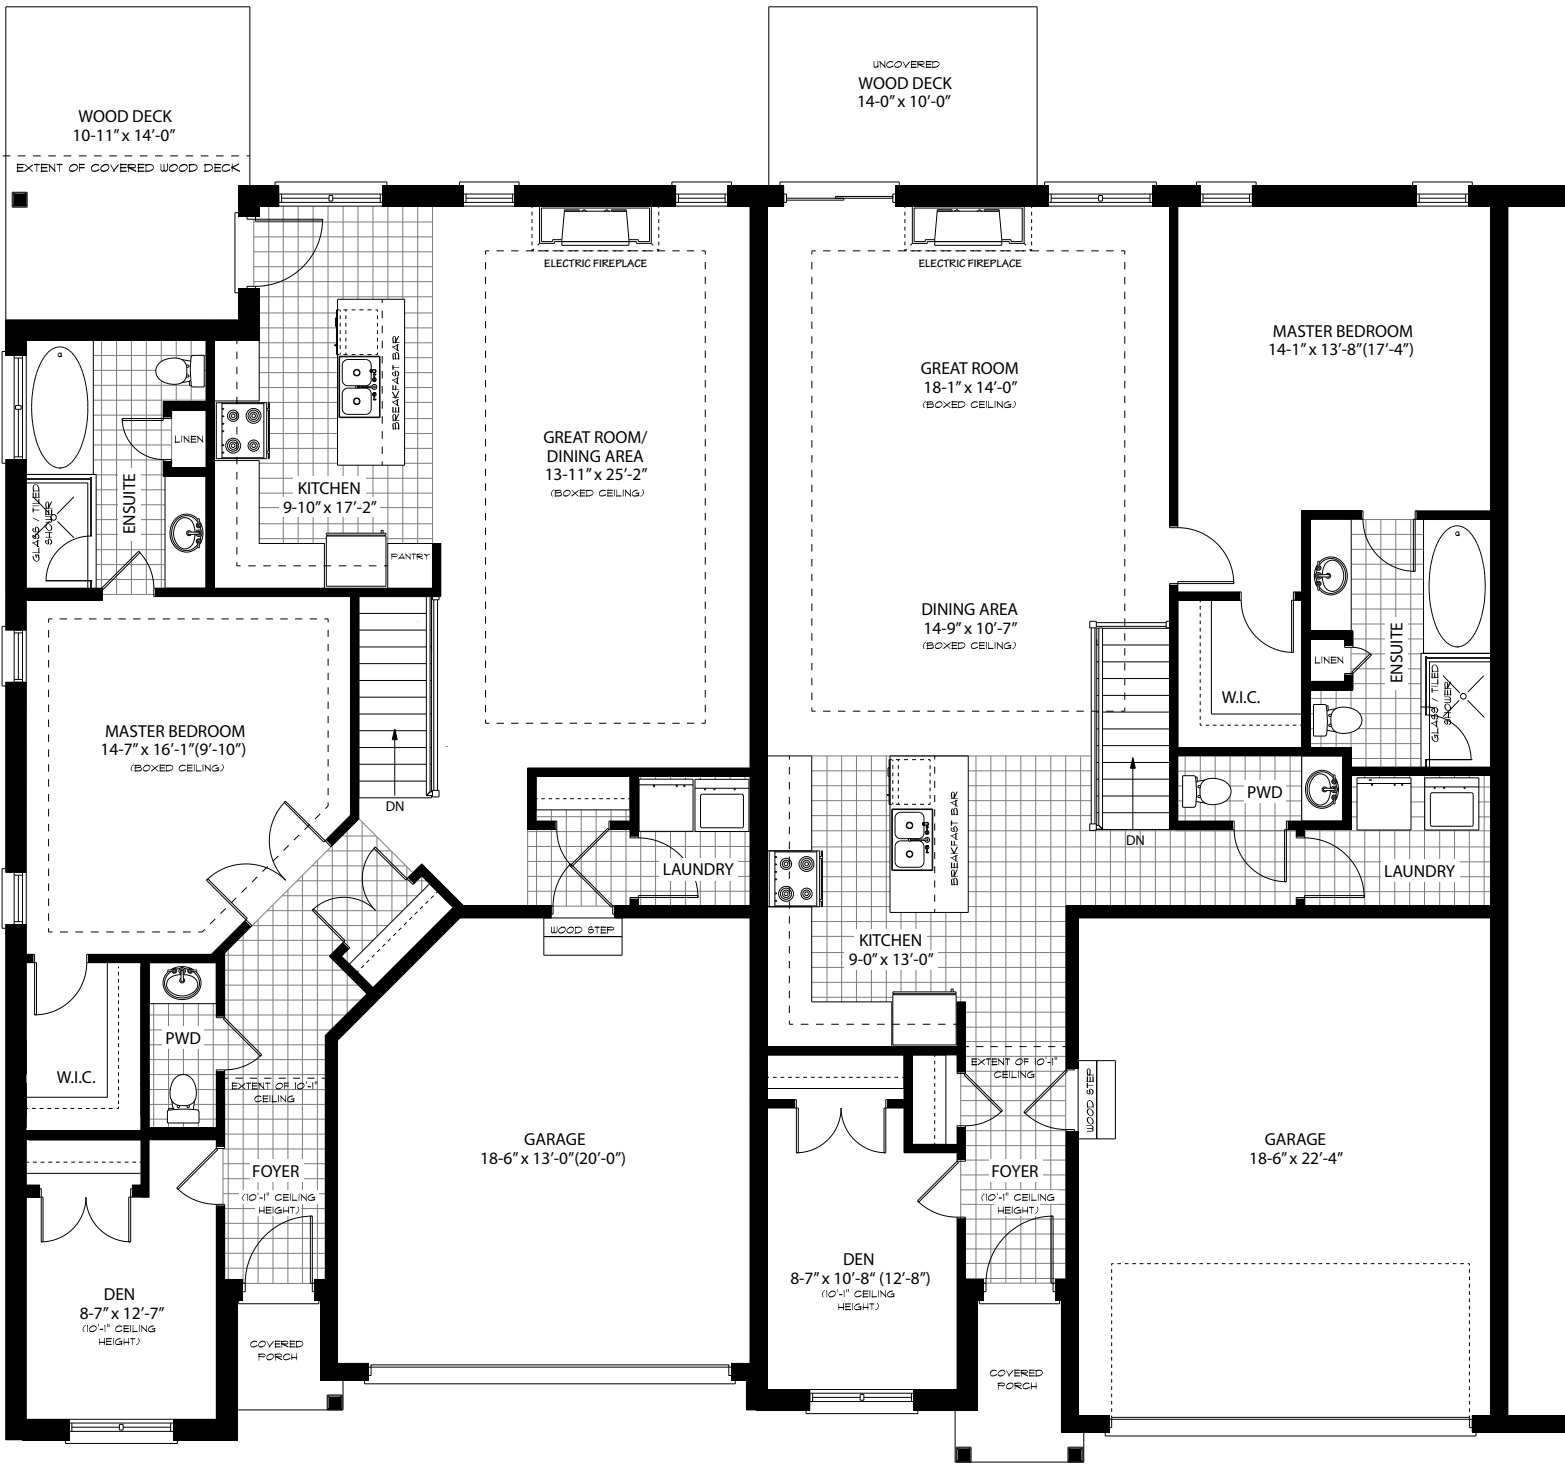

the CEDARS

59 Cedar Street
Paris, ON

PINEVEST
HOMES

OPT. ENSUITE - Exterior Unit

MAIN FLOOR (END UNIT)
1,380 SQ.FT.

MAIN FLOOR (INTERIOR UNIT)
1,380 SQ.FT.

OPT. ENSUITE - Interior Unit

the CEDARS

PINEVEST
HOMES

the CEDARS

OPTIONAL LOWER LEVEL (END UNIT)
735 SQ.FT.

OPTIONAL LOWER LEVEL (INTERIOR UNIT)
760 SQ.FT.

Rendering is an artist concept. All floor plans are approximate inside dimensions. Pinevest Homes reserves the right to make changes without notice. September 2018. E. & O. E.