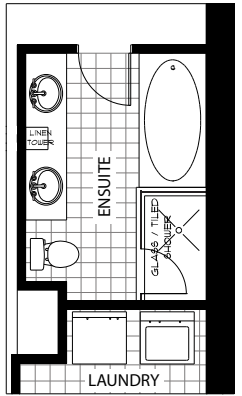

the CEDARS

59 Cedar Street
Paris, ON

PINEVEST
HOMES

OPT. ENSUITE - Exterior Unit

MAIN FLOOR (END UNIT)
1,380 SQ.FT.

MAIN FLOOR (INTERIOR UNIT)
1,380 SQ.FT.

OPT. ENSUITE - Interior Unit

the CEDARS

PINEVEST
HOMES

the CEDARS

OPTIONAL LOWER LEVEL (END UNIT)
735 SQ.FT.

OPTIONAL LOWER LEVEL (INTERIOR UNIT)
760 SQ.FT.

Rendering is an artist concept. All floor plans are approximate inside dimensions. Pinevest Homes reserves the right to make changes without notice. September 2018. E. & O. E.