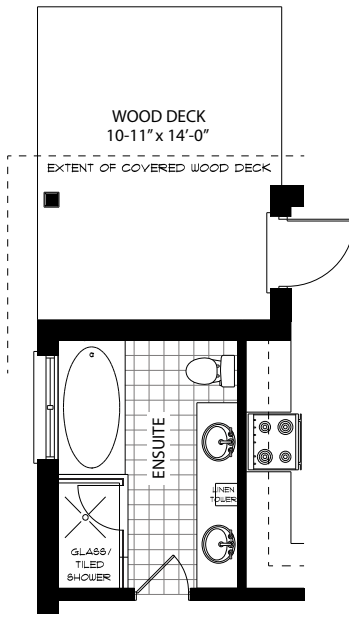

the CEDARS

59 Cedar Street
Paris, ON

PINEVEST
HOMES

OPT. ENSUITE - Exterior Unit

MAIN FLOOR (END UNIT)
1,380 SQ.FT.

MAIN FLOOR (INTERIOR UNIT)
1,380 SQ.FT.

OPT. ENSUITE - Interior Unit

the CEDARS

PINEVEST
HOMES

the CEDARS

OPTIONAL LOWER LEVEL (END UNIT)
735 SQ.FT.

OPTIONAL LOWER LEVEL (INTERIOR UNIT)
760 SQ.FT.

Rendering is an artist concept. All floor plans are approximate inside dimensions. Pinevest Homes reserves the right to make changes without notice. September 2018. E. & O. E.