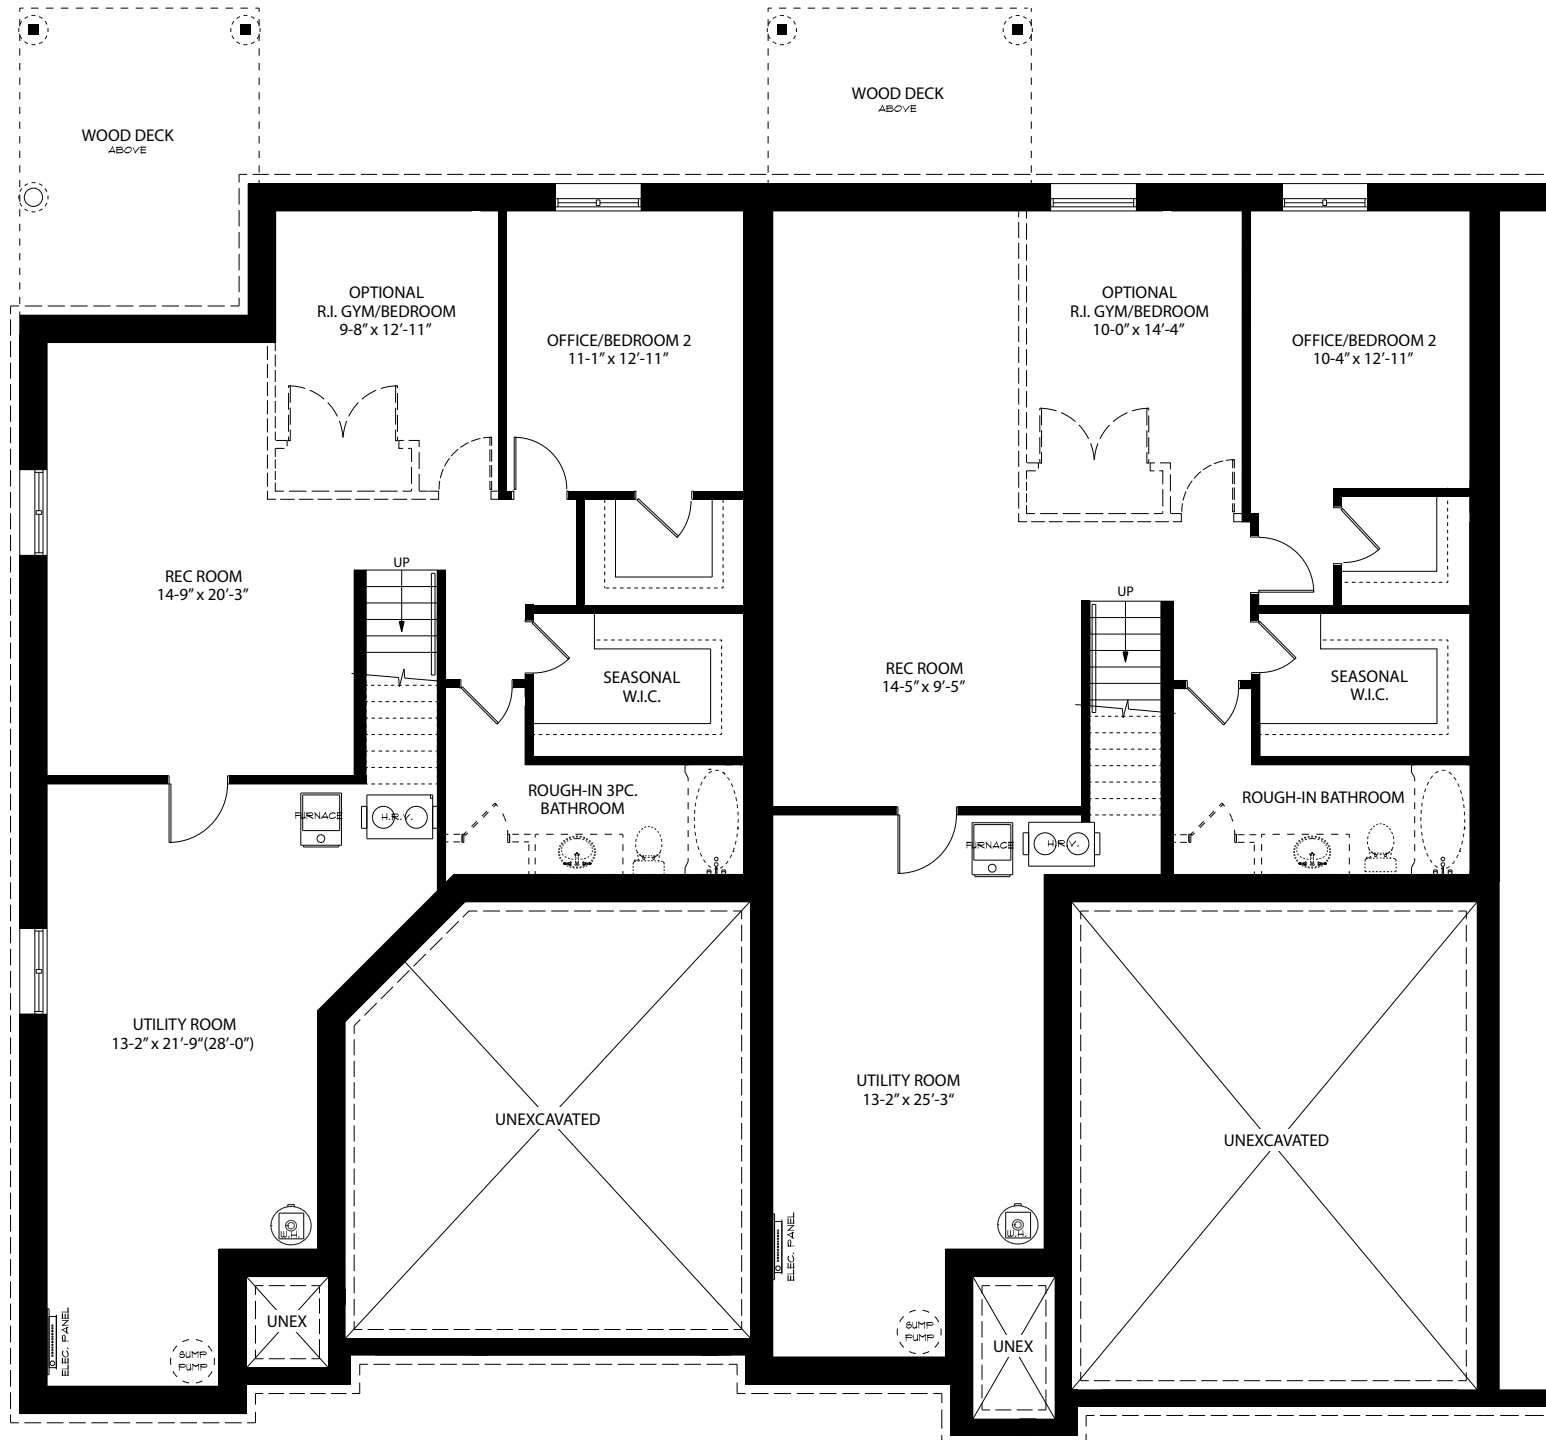

the CEDARS

59 Cedar Street
Paris, ON

PINEVEST
HOMES

OPT. ENSUITE - Exterior Unit

MAIN FLOOR (END UNIT)
1,380 SQ.FT.

MAIN FLOOR (INTERIOR UNIT)
1,380 SQ.FT.

OPT. ENSUITE - Interior Unit

the CEDARS

PINEVEST
HOMES

the CEDARS

OPTIONAL LOWER LEVEL (END UNIT)
735 SQ.FT.

OPTIONAL LOWER LEVEL (INTERIOR UNIT)
760 SQ.FT.

Rendering is an artist concept. All floor plans are approximate inside dimensions. Pinevest Homes reserves the right to make changes without notice. September 2018. E. & O. E.